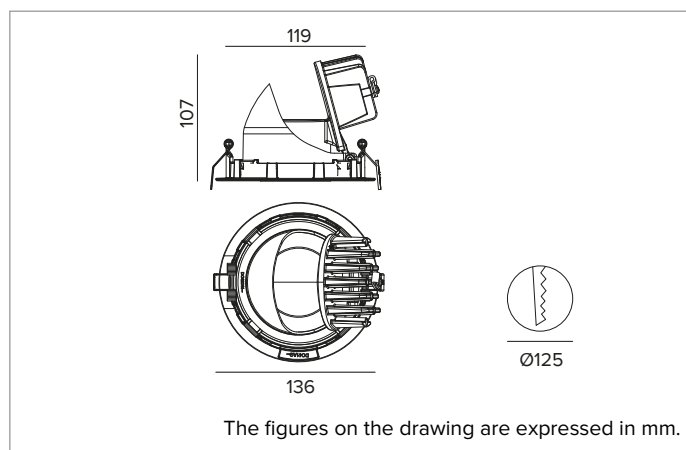

## Recessed extractable LED projector

		2700K	H(m)	D(m)	E <sub>max</sub> (lx)	
		Ra90		29°		
Fixture Power	21W	1	0.52	5961		
Source Flux	2128lm	2	1.03	1490		
Fixture Flux	1712lm	3	1.55	662		
Efficacy	84lm/W	4	2.06	373		
TS1331	I <sub>max</sub> =2801cd/klm	I <sub>max</sub>	5961cd	5	2.58	238